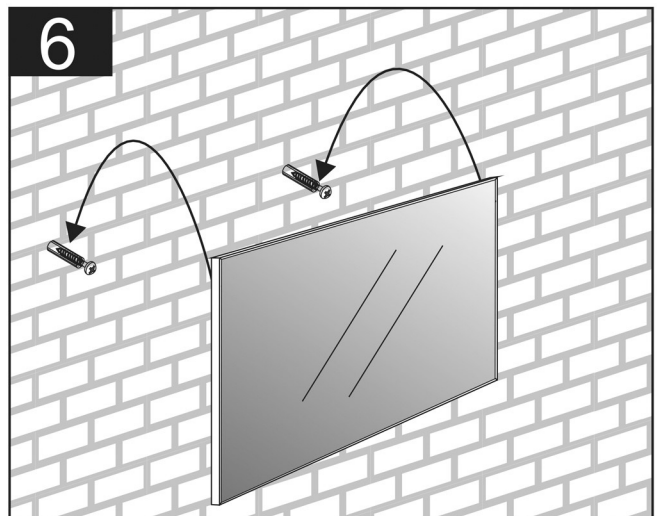

Kitchen & Bath Products, Inc.

**AFM230127, AFM310127, AFM200129, AFM230135
Installation Instructions**

Matte Aluminum Framed Mirrors

27688 Industrial Blvd., Hayward, CA 94545 • Toll-Free: 877-329-6872 • Fax: 510-723-0099 • dp@dawnusa.net • www.dawnusa.net

- AFM230127** 23-5/8" x 3/4" x 27-9/16"
- AFM310127** 31-1/2" x 3/4" x 27-9/16"
- AFM200129** 20-1/2" x 3/4" x 29-1/2"
- AFM230135** 23-5/8" x 3/4" x 35-1/2"

IMPORTANT: Recommended for professional installers only. The installer maintains responsibility for installing the product safely and correctly.