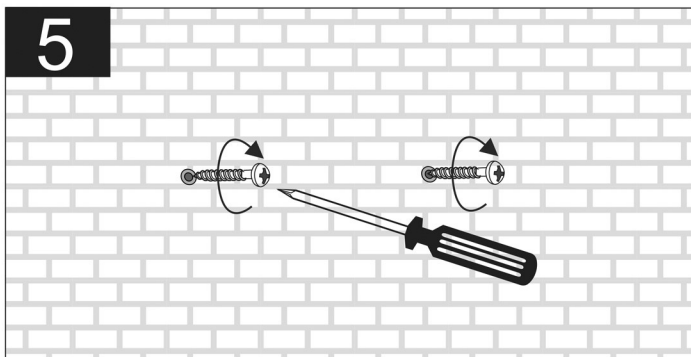

Kitchen & Bath Products, Inc.

**AFM230127, AFM310127, AFM200129, AFM230135
Installation Instructions**

Matte Aluminum Framed Mirrors

27688 Industrial Blvd., Hayward, CA 94545 • Toll-Free: 877-329-6872 • Fax: 510-723-0099 • dp@dawnusa.net • www.dawnusa.net

- AFM230127** 23-5/8" x 3/4" x 27-9/16"
- AFM310127** 31-1/2" x 3/4" x 27-9/16"
- AFM200129** 20-1/2" x 3/4" x 29-1/2"
- AFM230135** 23-5/8" x 3/4" x 35-1/2"

IMPORTANT: Recommended for professional installers only. The installer maintains responsibility for installing the product safely and correctly.